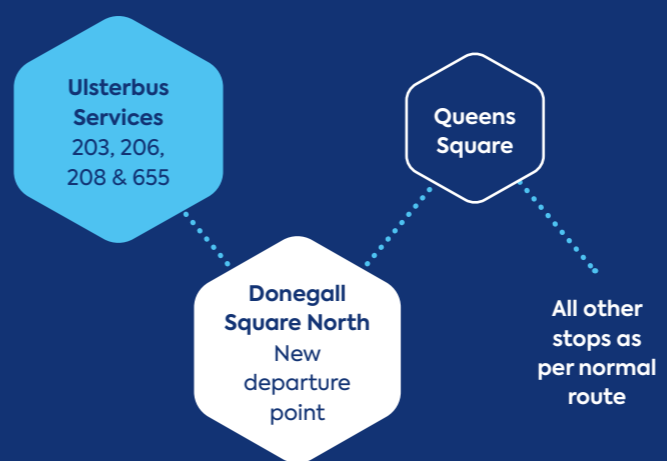

Service	Current Departure Point	New Departure Point (From July 1st)
Ulsterbus Services 5, 7, 9, 10, 22, 222, 502, 511, 511b, 512 & 653b	Europa Buscentre	Laganside Buscentre
Goldliner Services 218, 218a, 219a, 221, 256, 256a		

Now Departing from Adelaide Street

Service	Current Departure Point	New Departure Point (From July 1st)
Ulsterbus Services 515, 518a, 520 & 652	Europa Buscentre	Adelaide Street
Goldliner Services 215 & 237 (237a will no longer operate)		

Now Departing from Donegall Square North

Services	Current Departure Point	New Departure Point (From July 1st)
Ulsterbus Services 203, 206, 208 & 655	Europa Buscentre	Donegall Square North

Services Changing