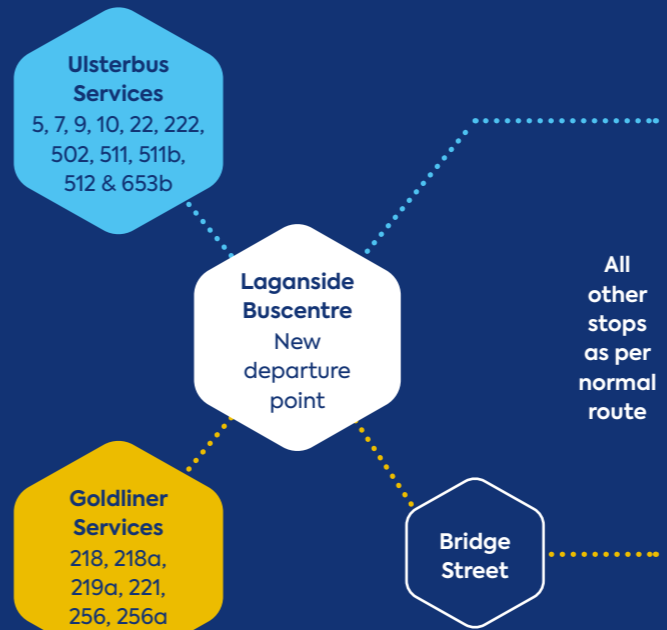

Service	Current Departure Point	New Departure Point (From July 1st)
Ulsterbus Services 5, 7, 9, 10, 22, 222, 502, 511, 511b, 512 & 653b	Europa Buscentre	Laganside Buscentre
Goldliner Services 218, 218a, 219a, 221, 256, 256a		

Now Departing from Adelaide Street

Service	Current Departure Point	New Departure Point (From July 1st)
Ulsterbus Services 515, 518a, 520 & 652	Europa Buscentre	Adelaide Street
Goldliner Services 215 & 237 (237a will no longer operate)		

Now Departing from Donegall Square North

Services	Current Departure Point	New Departure Point (From July 1st)
Ulsterbus Services 203, 206, 208 & 655	Europa Buscentre	Donegall Square North

Services Changing

* Changes to some service times may apply

Walking Map

Donegall Square North

New departure point for the following services:
Ulsterbus Services
203, 206 & 655

Adelaide Street

New departure point for the following services:
Goldliner Services
215 & 237 (237a will no longer operate)
Ulsterbus Services
515, 518a, 520 & 652